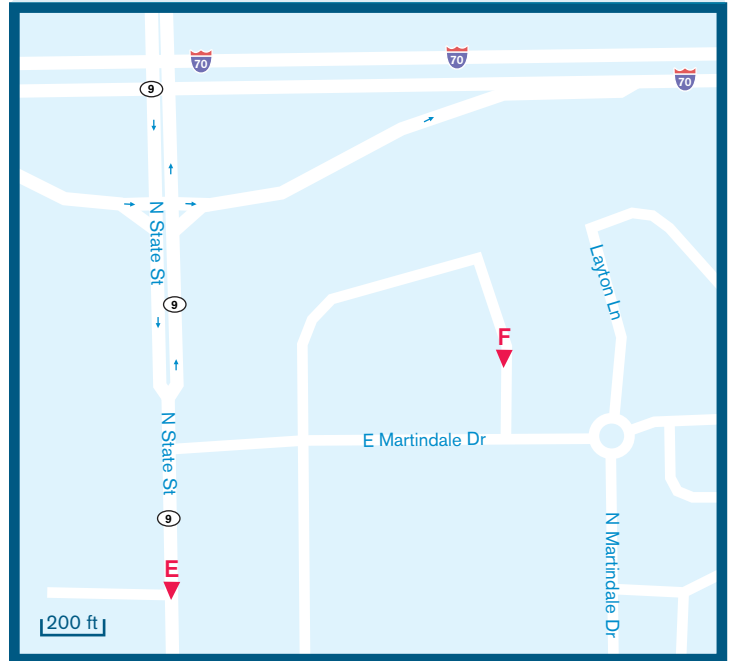

GREENFIELD

Hotel Options:

Downtown Indianapolis

- **A Marriott**
  350 W Maryland St
  (317) 822-3500
  www.indymarriott.com
  Covance Rate $164
- **B Westin Hotel**
  50 S. Capitol Avenue
  (317) 262-8100
  www.starwoodhotels.com/westin
  Covance Rate $123 standard room
  Covance Rate $168 club floor
- **C Canterbury Hotel**
  123 S Illinois St
  (317) 634-3000
  www.canterburyhotel.com
- **D Conrad Hotel**
  50 West Washington Street
  (317) 713-5000
  www.conradindianapolis.com

Greenfield

- **E Hampton Inn Greenfield**
  2271 William Way
  Greenfield, IN 46140
  (317) 467-0700
  <http://hamptoninn1.hilton.com>
  Covance Rate $99
- **F Holiday Inn**
  2070 North State St
  Greenfield, IN 46140
  (317) 467-0999
  www.holidayinn.com
  Covance Rate $79