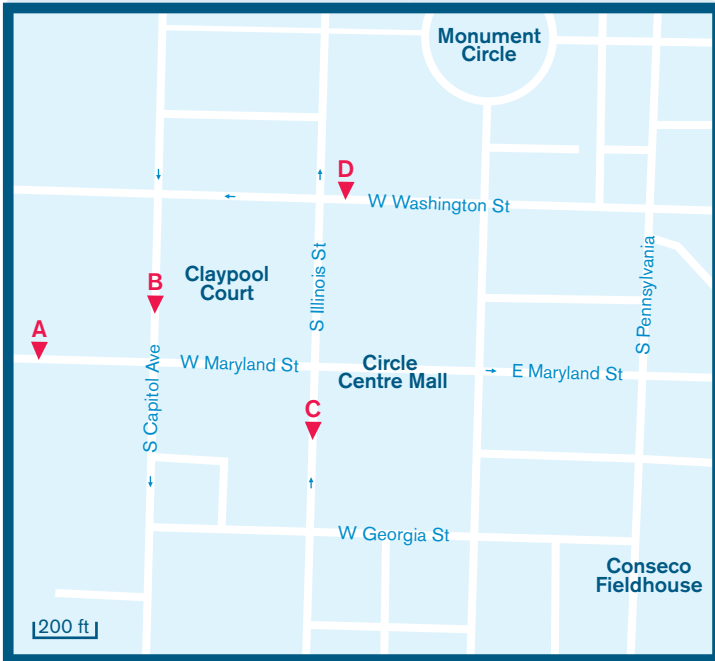

DOWNTOWN INDIANAPOLIS