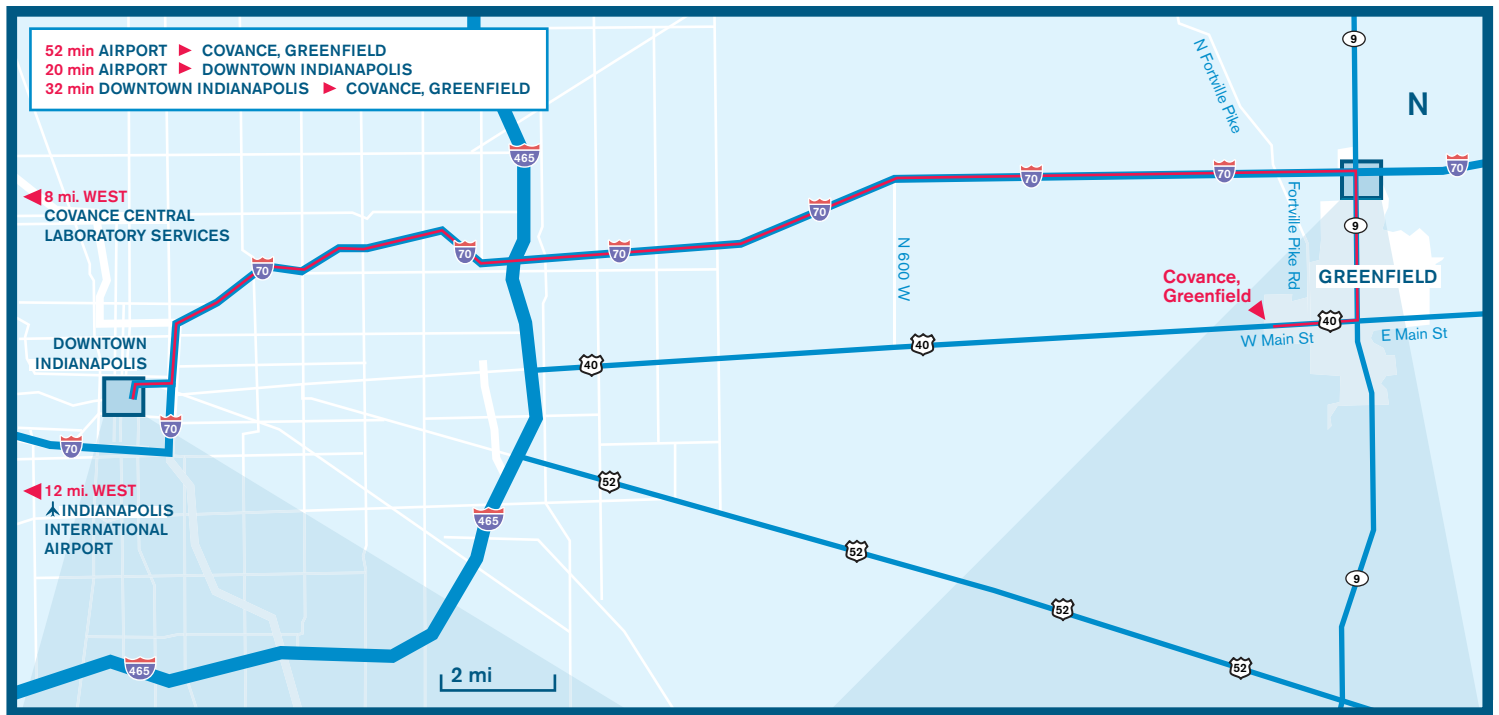

DOWNTOWN INDIANAPOLIS

GREENFIELD

Hotel Options:

Downtown Indianapolis

- **A Marriott**
  350 W Maryland St
  (317) 822-3500
  www.indymarriott.com
  Covance Rate $164
- **B Westin Hotel**
  50 S. Capitol Avenue
  (317) 262-8100
  www.starwoodhotels.com/westin
  Covance Rate $123 standard room
  Covance Rate $168 club floor
- **C Canterbury Hotel**
  123 S Illinois St
  (317) 634-3000
  www.canterburyhotel.com
- **D Conrad Hotel**
  50 West Washington Street
  (317) 713-5000
  www.conradindianapolis.com

Greenfield

- **E Hampton Inn Greenfield**
  2271 William Way
  Greenfield, IN 46140
  (317) 467-0700
  <http://hamptoninn1.hilton.com>
  Covance Rate $99
- **F Holiday Inn**
  2070 North State St
  Greenfield, IN 46140
  (317) 467-0999
  www.holidayinn.com
  Covance Rate $79